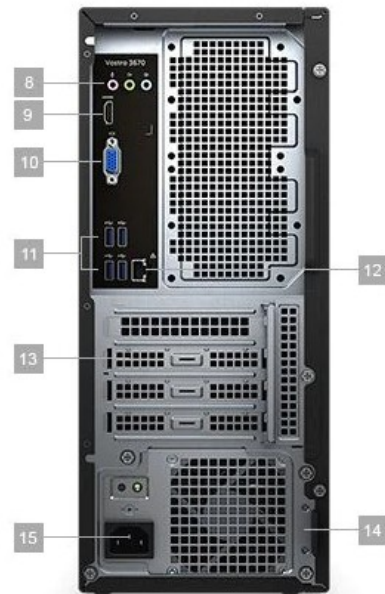

Space saver: With a small footprint, the Vostro tower leaves plenty of desk space open while keeping ports within easy reach.

Seamless security

Encryption de-mystified: Enjoy commercial-grade security including Hardware TPM 2.0—hardware protection and storage for encryption keys that verify your device as unique and trusted.

Ports & Slots

1. ODD LED Lens | 2. Optical Drive | 3. Power On Button | 4. HDD LED Lens | 5. SD Card | 6. Universal Audio Jack | 7. USB 3.0 Ports (2) | 8. Line In/Out | 9. HDMI | 10. VGA Connector | 11. USB 2.0 Ports (4) | 12. Gigabit Ethernet | 13. Expansion Slots (4) | 14. Security Cable Slot | 15. Power Supply Unit

Ports

Front IO ports:

- 1 ODD LED Lens
- 1 Optical Drive
- 1 Power On Button
- 1 HDD LED Lens
- 1 SD Card
- 1 Universal Audio Jack
- 2 USB 3.0 Ports

Rear IO ports:

- 1 Line In/Out
- 1 HDMI
- 1 VGA Connector
- 4 USB 2.0 Ports
- 1 Gigabit Ethernet
- 4 Expansion Slots
- 1 Security Cable Slot
- 1 Power Supply Unit